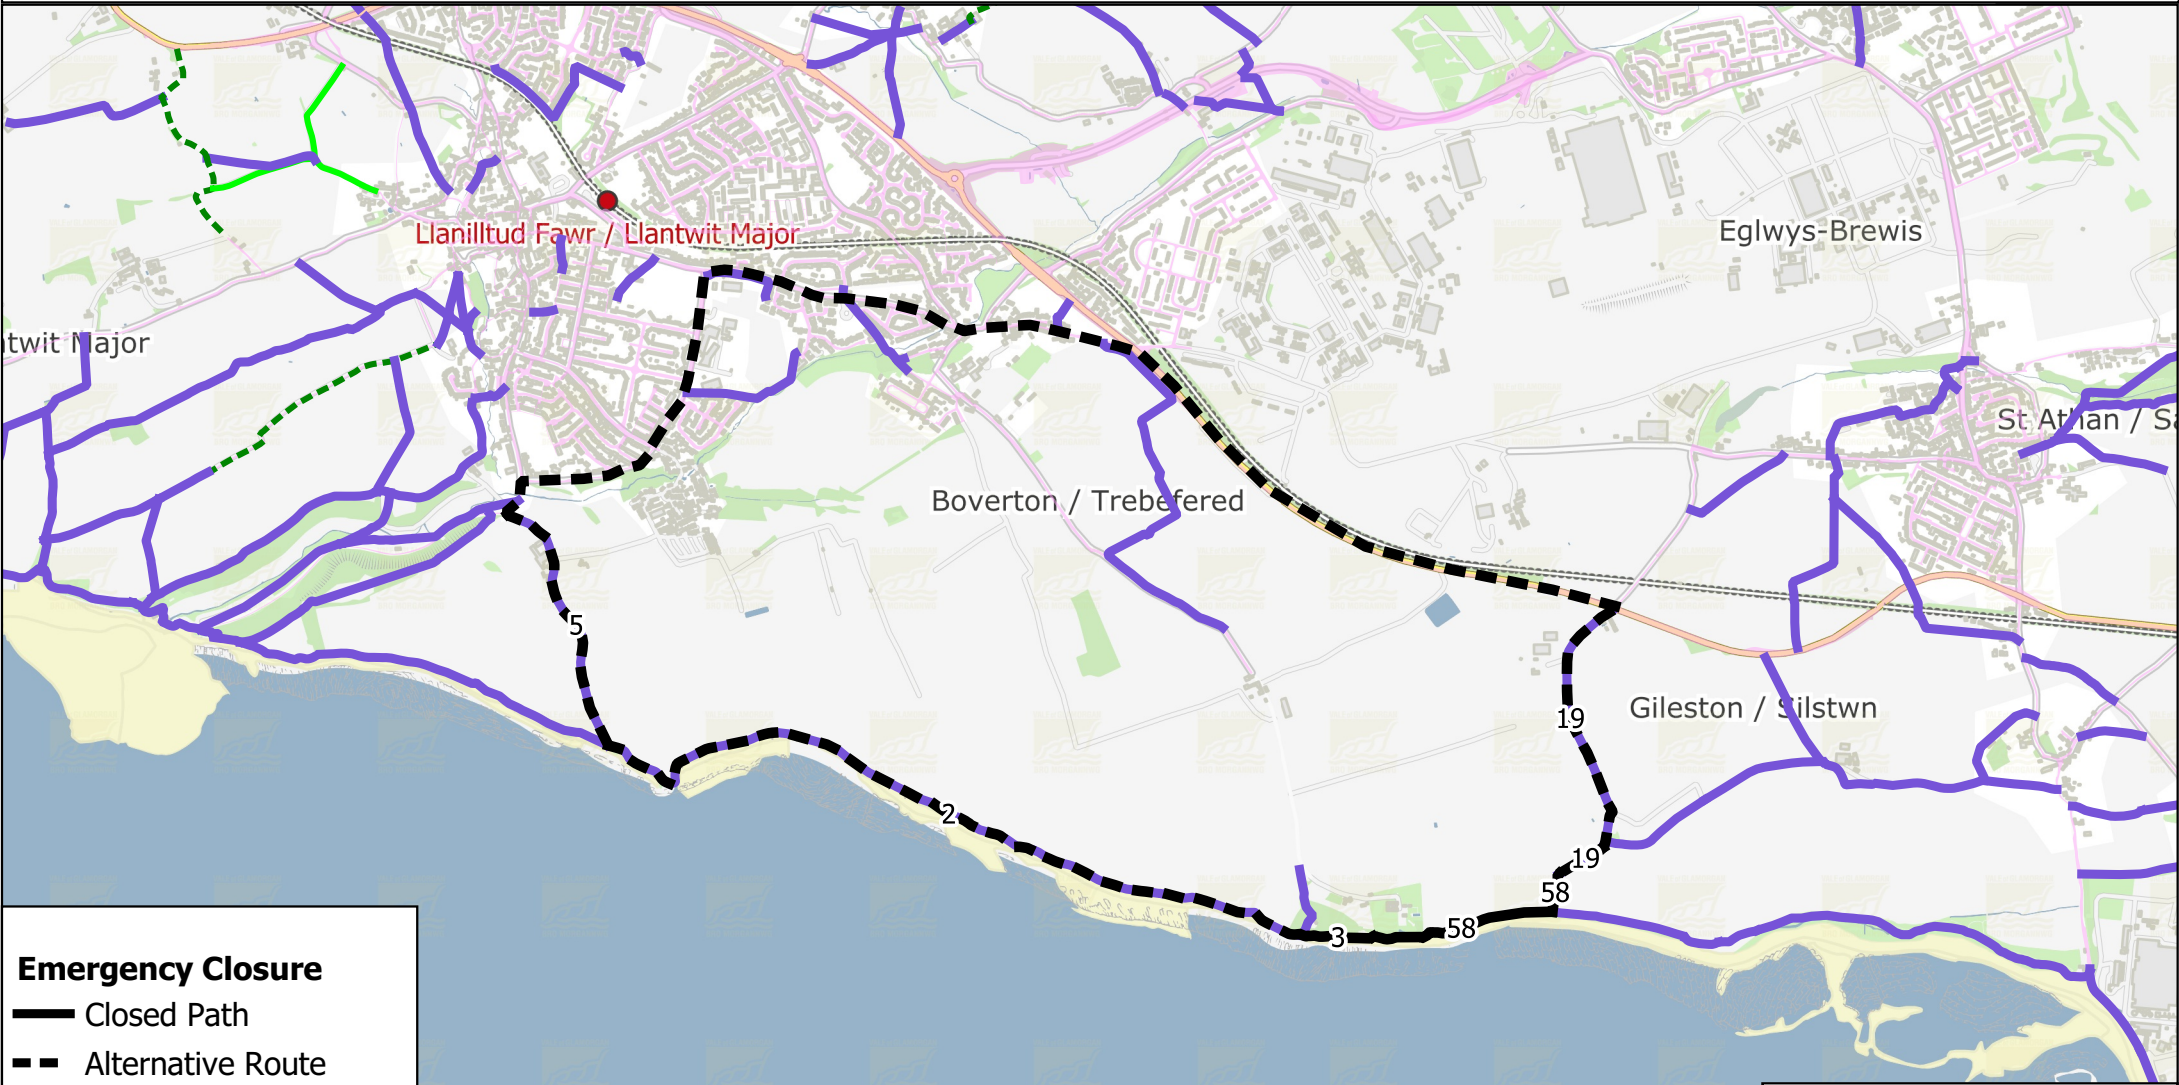

Road Traffic Regulations Act 1984, Emergency Closure Notice
Public Rights of Way Nos.3 and 58 Llantwit Major

Emergency Closure

- Closed Path
- - Alternative Route

Public Rights of Way

- Bridleway
- Footpath
- - Restricted Byway

12th April 2024

© Crown copyright and database rights
2024 Ordnance Survey 100023424
© Hawlfraint y Goron a hawliau cronfa
ddata 2024 Arolwg Ordnans 100023424
© Google 2024 Aerial Map Data