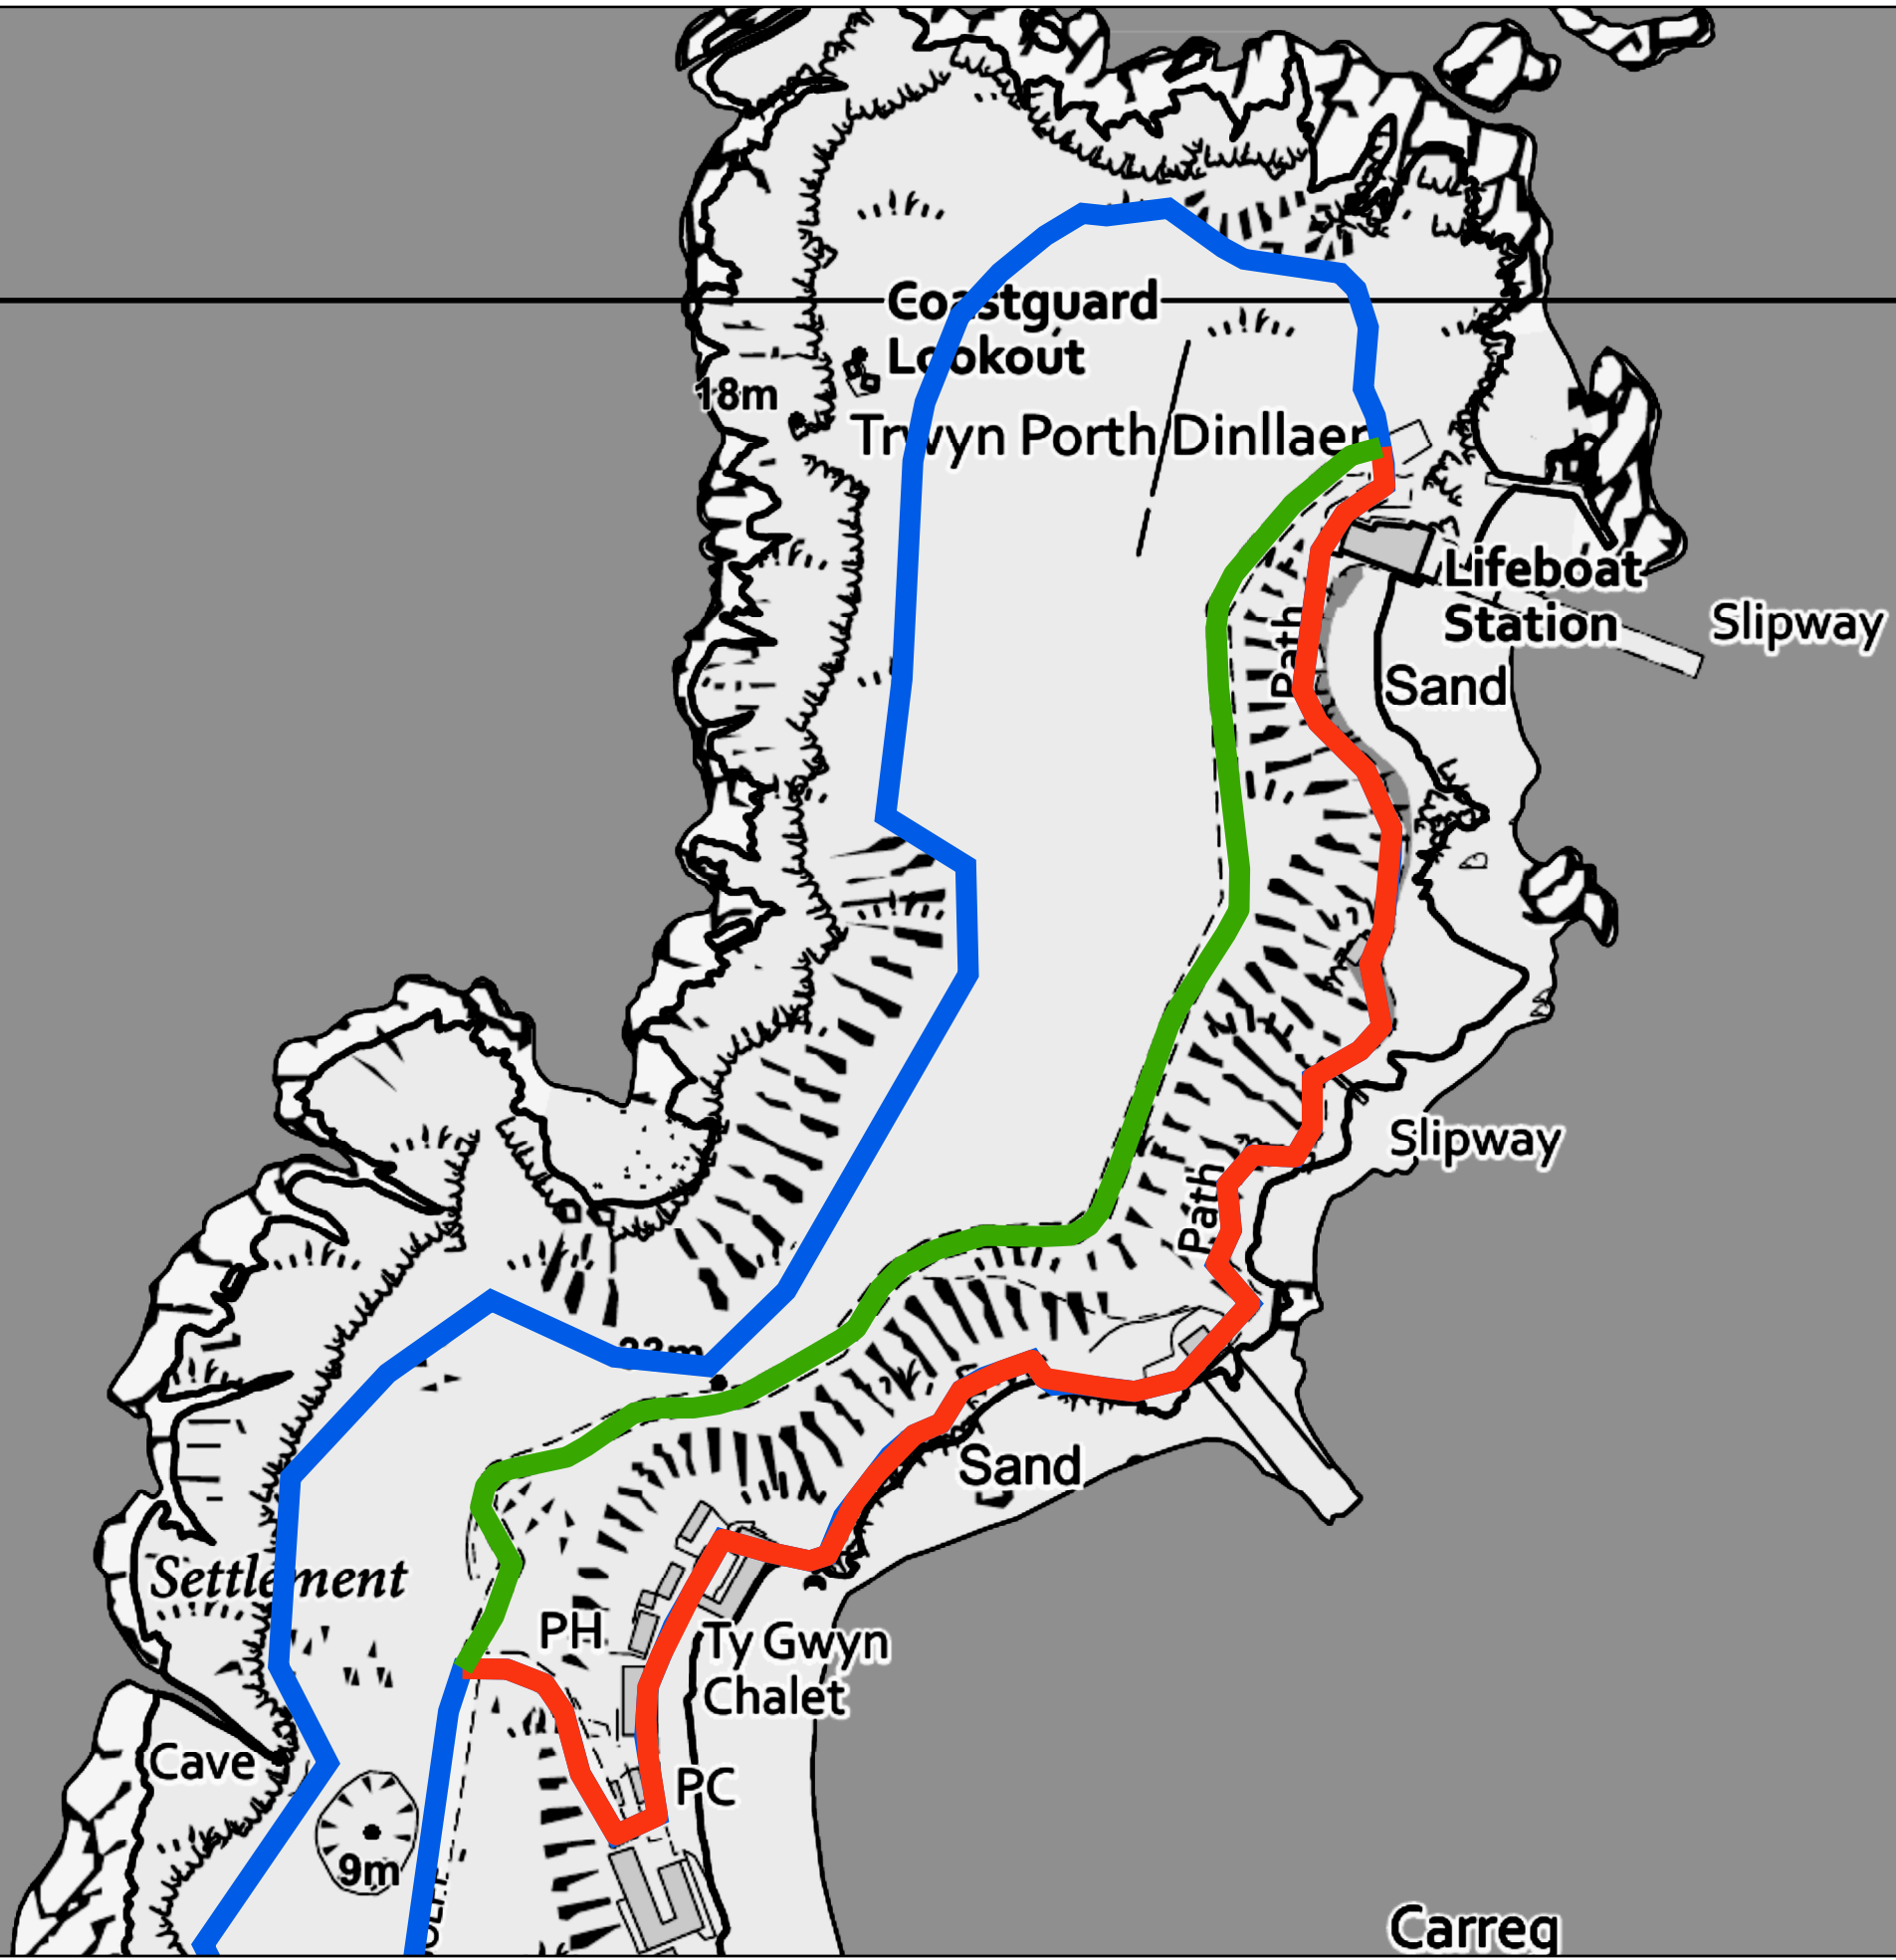

**Allwedd / Legend**

-  Gwriad / Diversion
-  Llwybr Arfordir ar Gau / Coast Path Closed
-  Llwybr Arfordir Cymru / Wales Coast Path

1:2,415

© Crown Copyright and database right 2016. Ordnance Survey licence number 100019741.