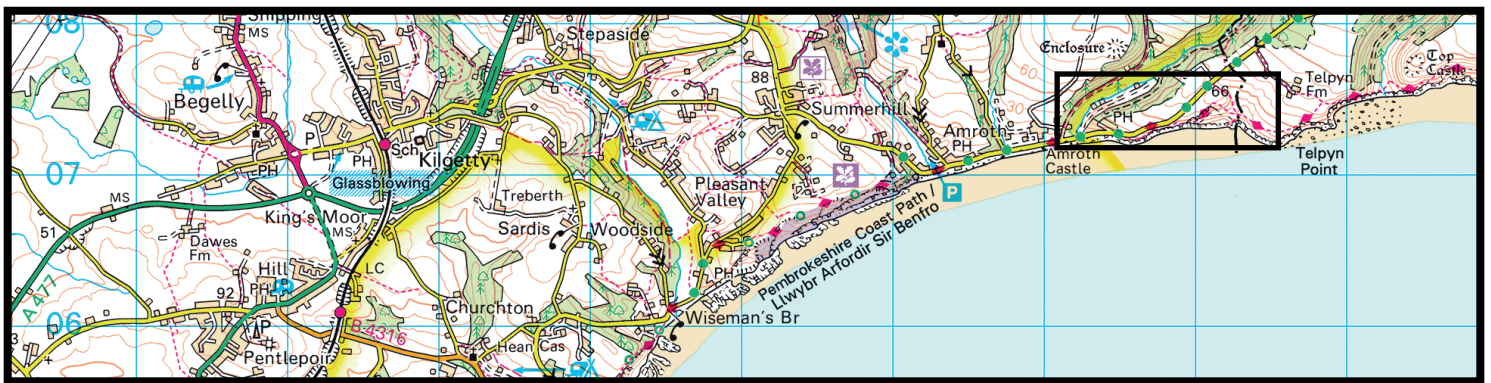

# COAST PATH CLOSED

Due to a landslide and the consequent loss of the footpath along the cliff edge, the Coast Path has been closed pending realignment.

*Please follow the signed alternative route via the road.*

# LLWYBR YR ARFORDIR AR GAU

Oherwydd tirlithriad ac o ganlyniad colli'r llwybr troed ar hyd ymyl y clogwyn, mae Llwybr yr Arfordir wedi'i gau tra'n aros am adliniad.

*Dilynwch arwyddion y llwybr amgen ar hyd y ffordd.*