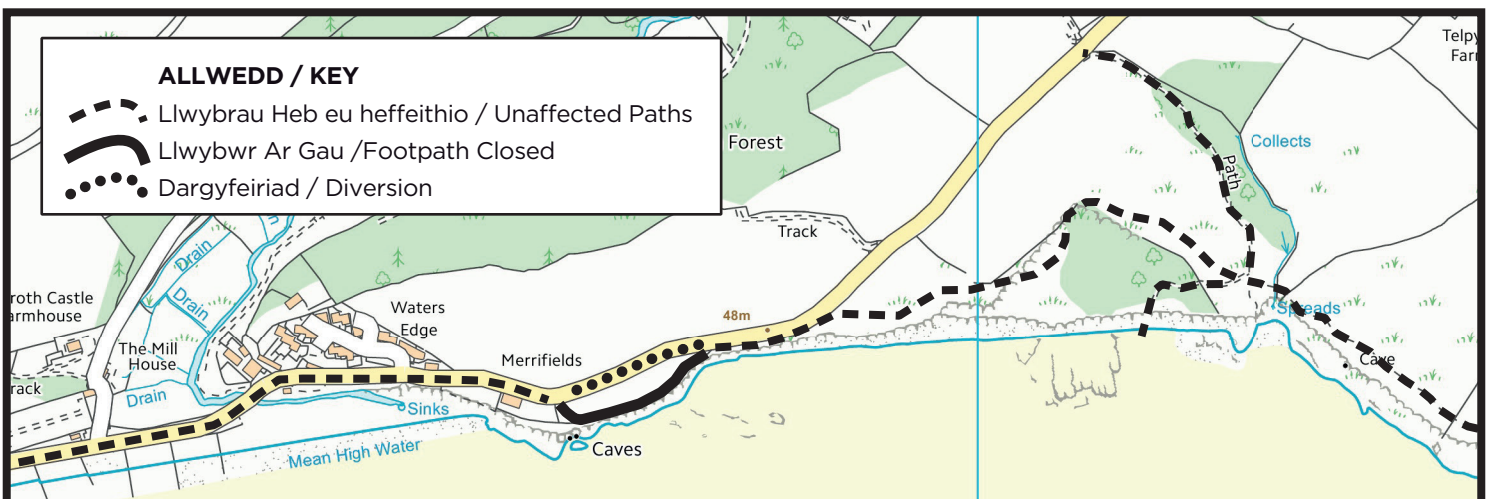

# COAST PATH CLOSED

Due to a landslide and the consequent loss of the footpath along the cliff edge, the Coast Path has been closed pending realignment.

*Please follow the signed alternative route via the road.*

# LLWYBR YR ARFORDIR AR GAU

Oherwydd tirlithriad ac o ganlyniad colli'r llwybr troed ar hyd ymyl y clogwyn, mae Llwybr yr Arfordir wedi'i gau tra'n aros am adliniad.

*Dilynwch arwyddion y llwybr amgen ar hyd y ffordd.*