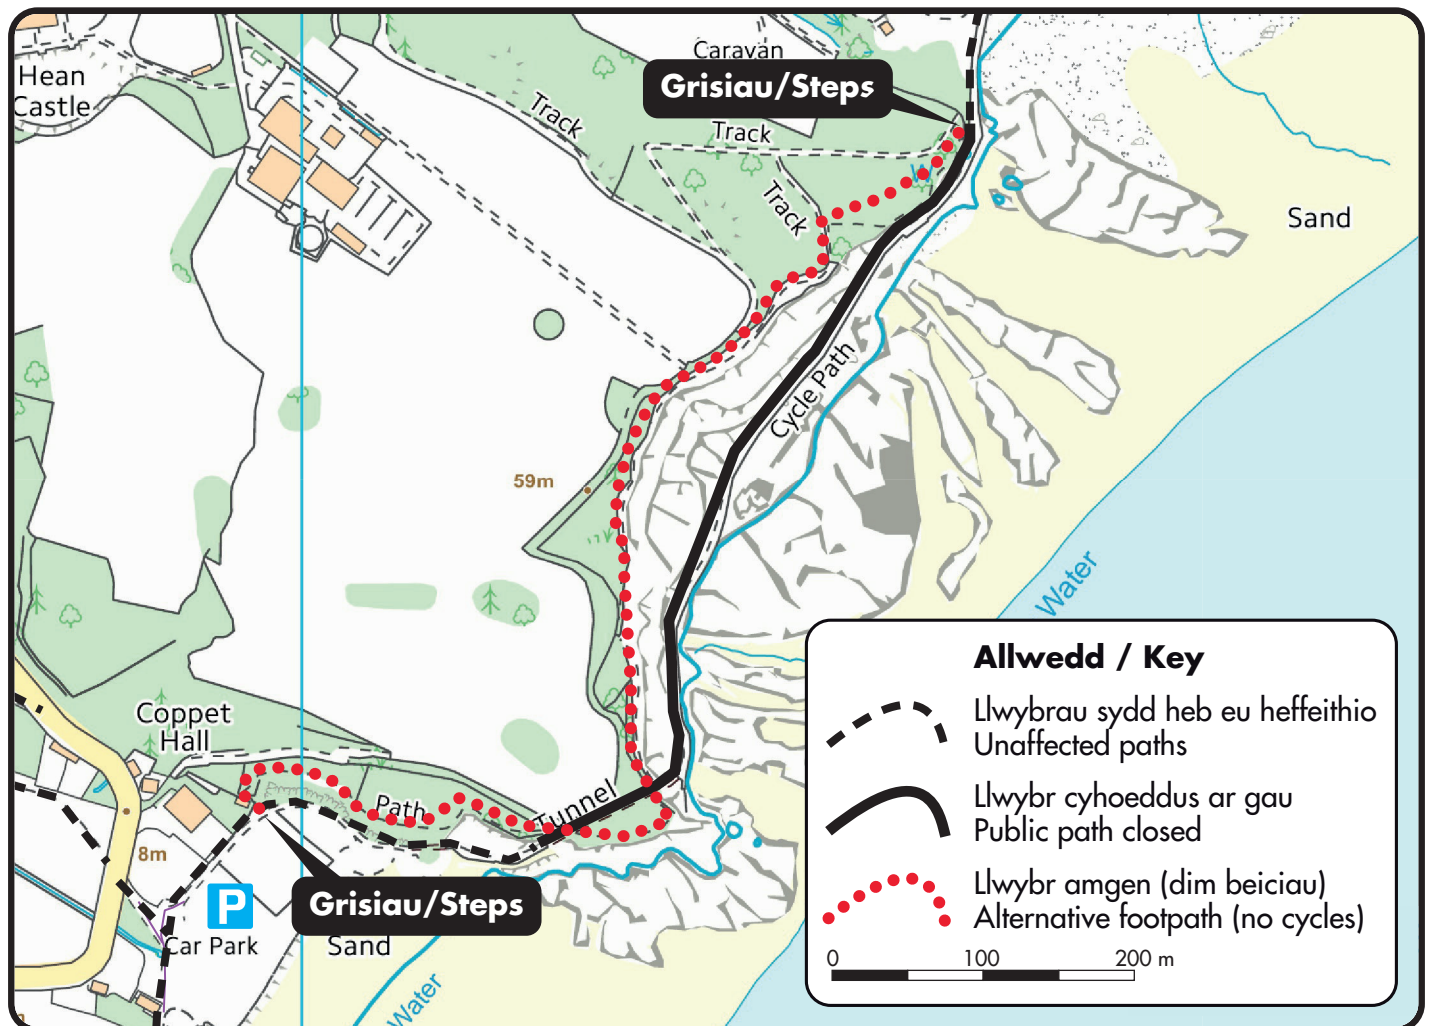

# GWYRIAD DROS DRO

Llwybr Cenedlaethol Arfordir Sir Benfro rhan o  
Lwybr 4 o'r Rhwydwaith Beicio Cenedlaethol /  
Llwybr Arfordir Cymru

## TEMPORARY DIVERSION

Pembrokeshire Coast Path National Trail  
part of National Cycle Network Route 4 /  
Wales Coast Path

PCC call centre number / rhif canolfan alwadau CSP 01437 764551