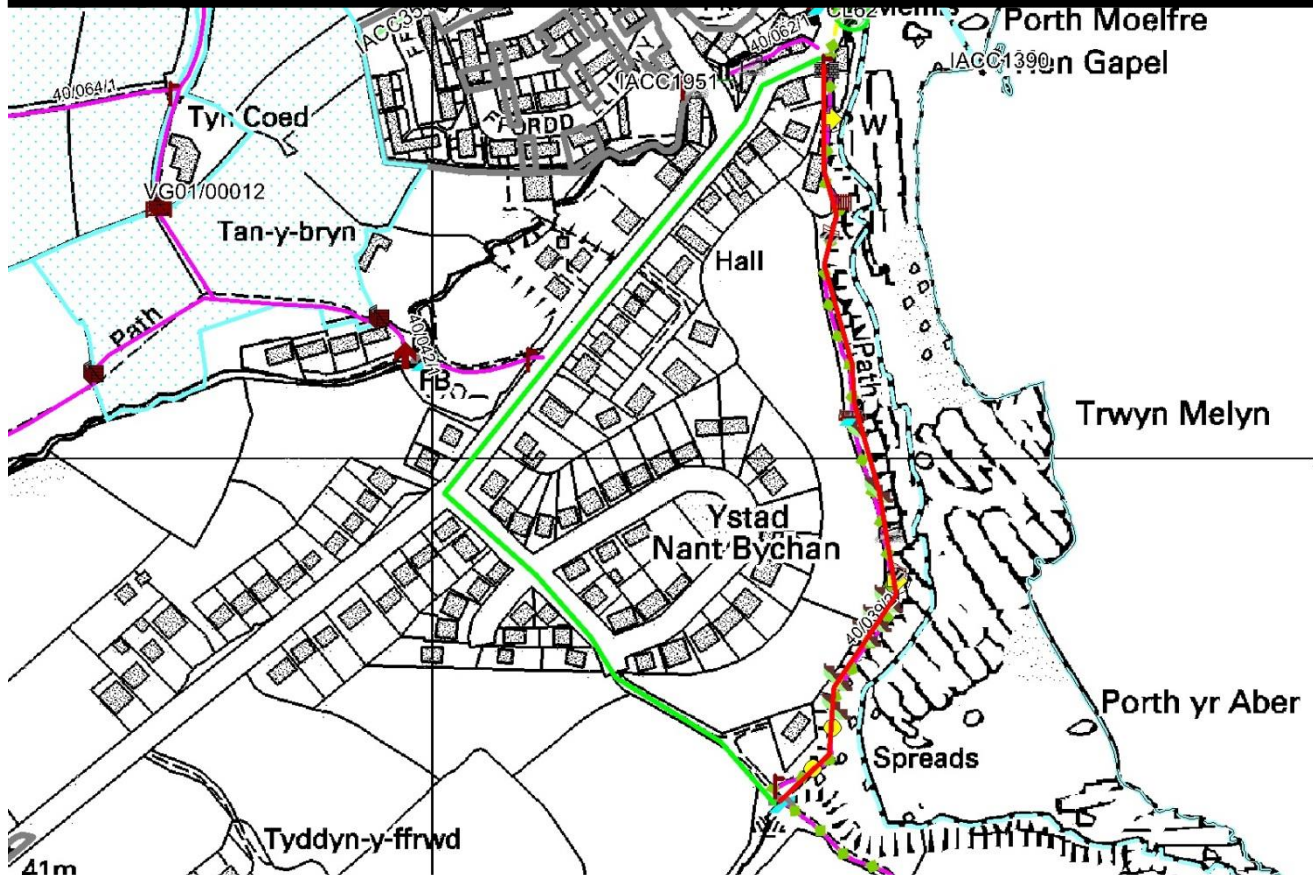

TIRLITHRIAD - LLWYBR AR GAU DROS DRO LANDSLIDE - TEMPORARY PATH CLOSURE

LLWYBR AR GAU / PATH CLOSED
FFORDD WAHANOL / ALTERNATIVE ROUTE

Llwybr ar gau , yn dilyn tirlithriad. Defnyddiwch y ffordd wahanol sydd wedi ei farcio ar y map os gwelwch yn dda.

Footpath **Closed** until further notice following a landslide. Please follow the alternative route marked on the map until further notice.

YMHOLIADAU: Prosiect y Llwybr Arfordirol
ENQUIRIES: Coastal Path Project
(01248) 752300